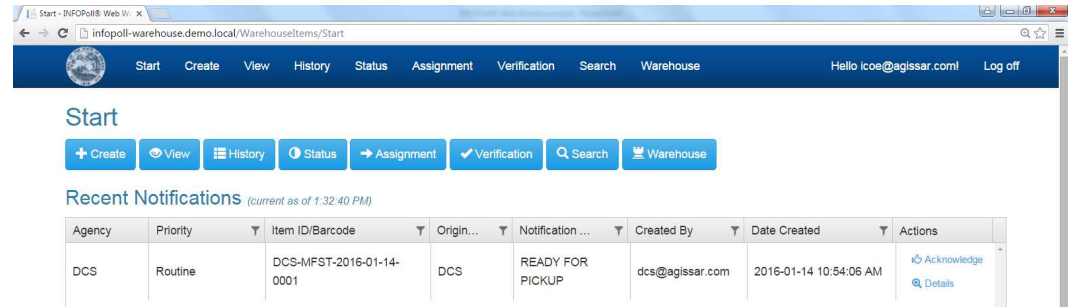

INFOPoll® Web Warehouse

Web Based Indexing and Inventory Control System for Imaging Centers

www.agissar.com/infopoll-web-warehouse/

INFOPoll® Web Warehouse

Features and Benefits:

- Configurable – from work flow, to new files and indexes, notifications, and SLA management (no code required!)
- Print linear barcodes and intelligent QR codes
- Automatically index files on your capture device with the data contained in the INFOPoll QR codes
- INFOPoll Web Warehouse API for Imaging Systems – automate tasks such as creation of electronic files, matching indexes and files automatically, status and location updates
- Encryption / Decryption
- Chain-of-Custody controls and reporting
- Manage the entire life cycle of physical documents and their electronic images
- Destruction alerts
- Mobile friendly design
- Flexible Security: Active Directory, Custom LDAP Queries, ASP NET membership, external authentication services

www.agissar.com/infopoll-web-warehouse/

INFOPoll® Web Warehouse

Background:

When the Indiana Department of Revenue was looking to provide imaging services to other State agencies, they needed a very secure inventory control and indexing system that could report on the full life cycle of their clients records. After looking around the marketplace, the State determined that there wasn't a inventory control system that could easily integrate with their imaging system.